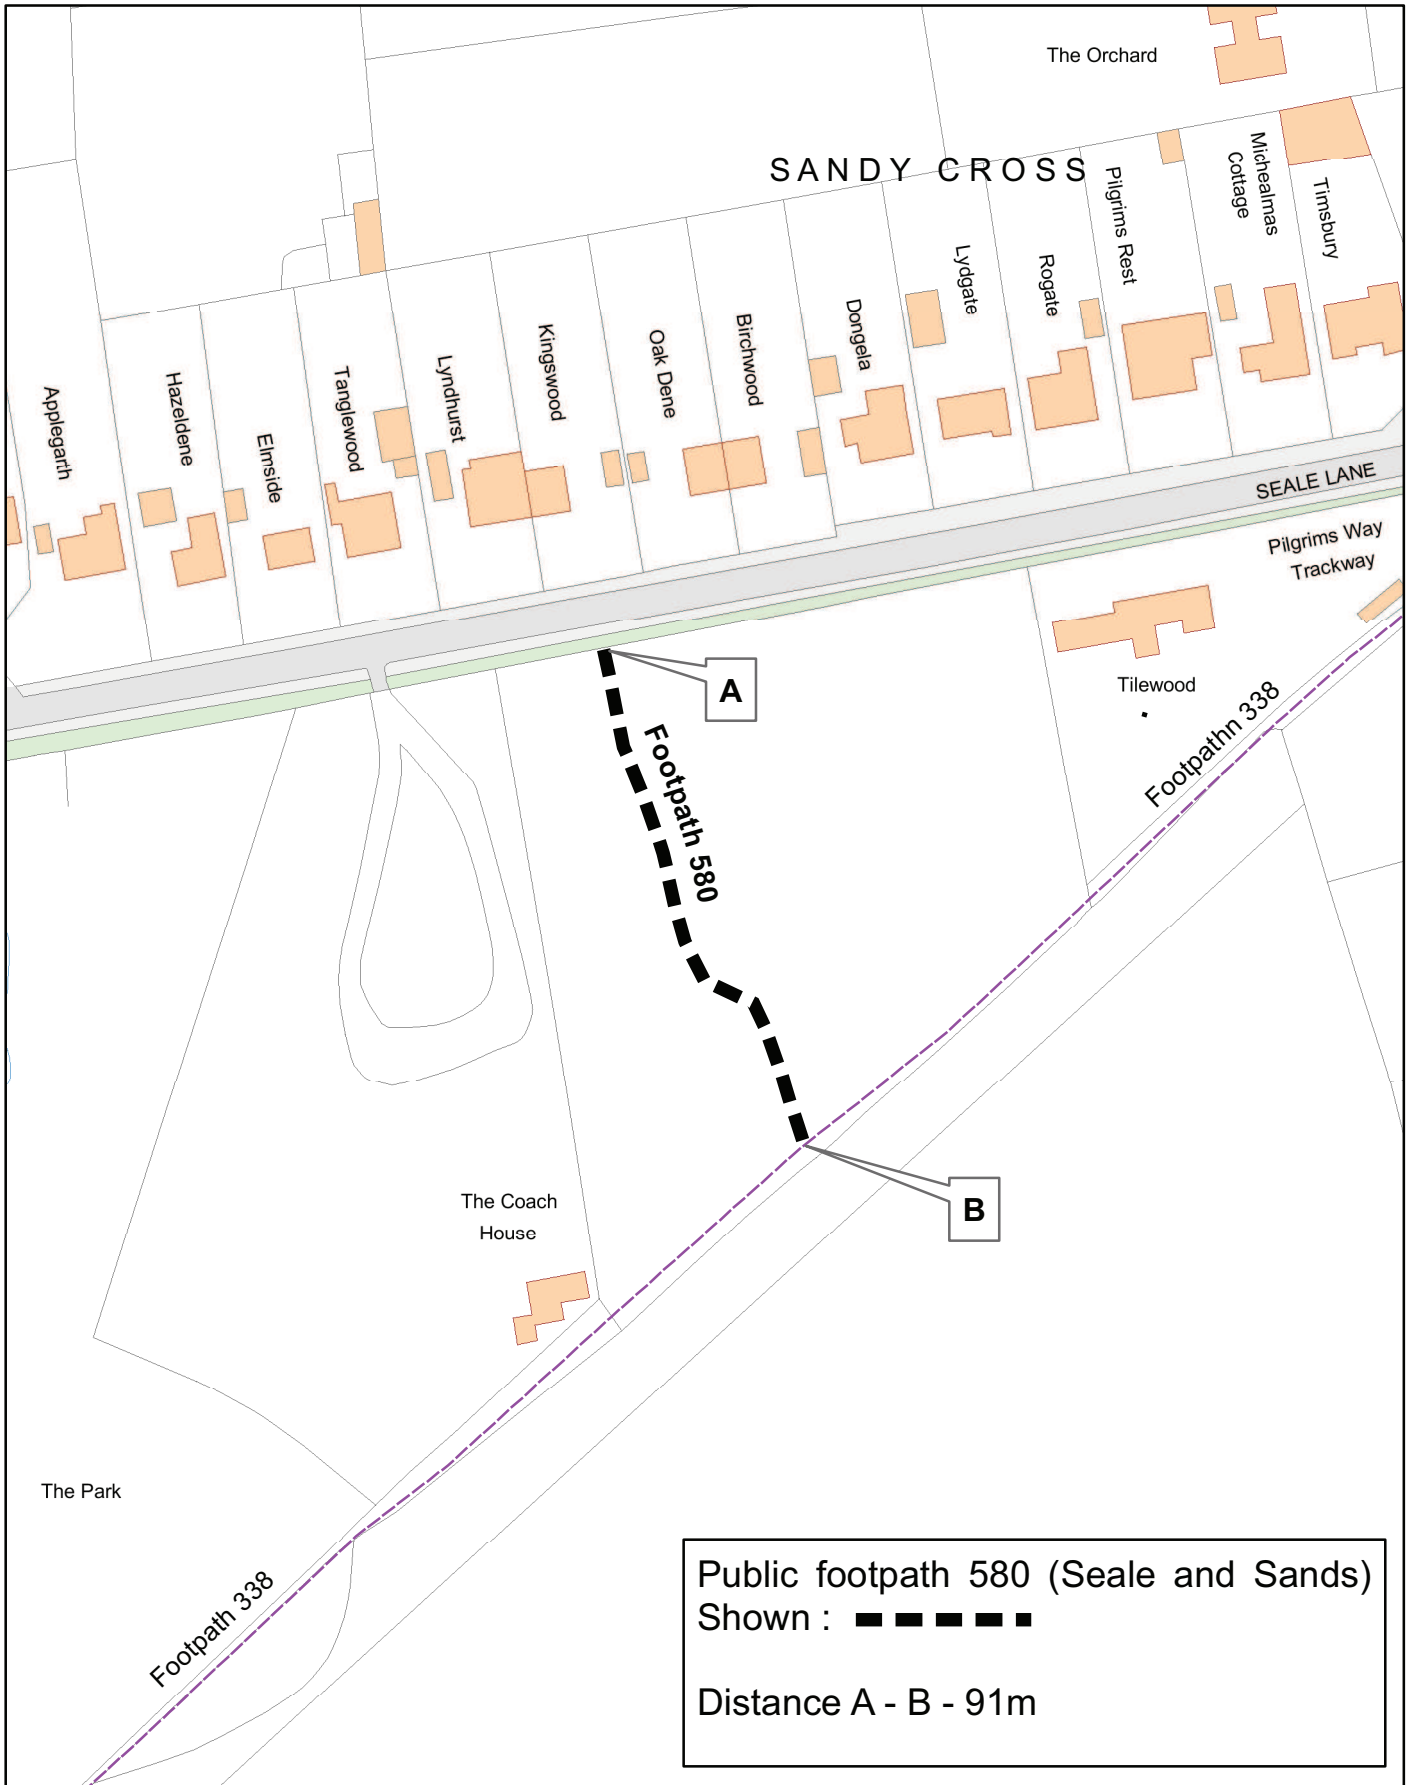

BOROUGH OF GUILDFORD
Parish of Seale and Sands

ITEM 12

Grid Ref at A: 488362 147691
 Date: 03/09/2014
 Printed by DW
 Drawing No. 3/1/64/H8

1:1,250

This page is intentionally left blank